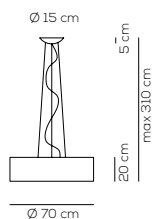

## SP SKI 070

kg 10 m<sup>3</sup> 0,33

SKIN / con illuminazione verso alto e basso /with upward and downward lighting

Type	Article	Colours (lampshade)	Colours (radial diffuser)	Source
SP	SKI 070 E27	BC white BA ivory white MA brown NE matt black	BC white BW warm white	E27 4 x Max 17,5W LED or 4 x Max 20W fluo